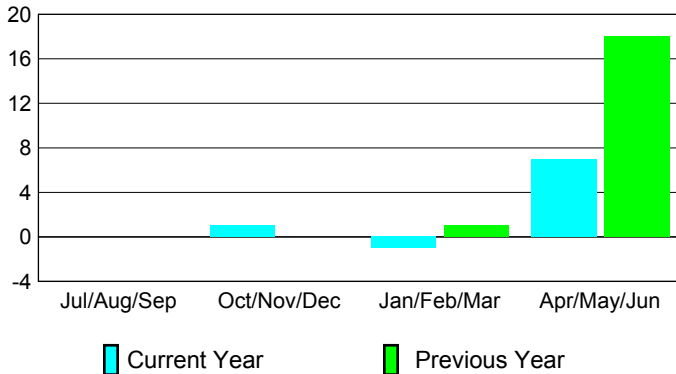

2008-2009 GMT Quarterly Report for District (or Undistricted) **District 301D2**

GMT: **Doctor DATUK K NAGARATNA**

Location: **PHILIPPINES**

GMT CA: **5**

CLUBS

Club Results 2008-2009

Clubs 2007-2008

| Month | New Club Goal | Actual New Clubs | Actual Dropped Clubs | Gain/Loss of Clubs | Gain/Loss of Clubs |
|---------------|---------------|------------------|----------------------|--------------------|--------------------|
| Jul/Aug/Sep | 1 | 0 | 0 | 0 | 0 |
| Oct/Nov/Dec | 2 | 1 | 0 | 1 | 0 |
| Jan/Feb/Mar | 1 | -1 | 0 | -1 | 1 |
| Apr/May/June | 1 | 8 | -1 | 7 | 18 |
| Totals | 5 | 8 | -1 | 7 | 19 |

Club Results 2008-2009

Goal, New, Dropped, Gain/Loss

Comparison of Club Gain/Loss

Current Year Compared to the Previous Year

YTD Status Quo Clubs 2008-2009

Status Quo Clubs Compared to Status Quo Members

MEMBERSHIP