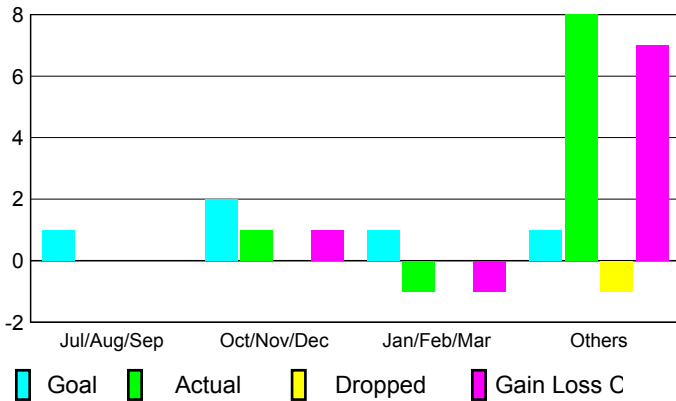

2008-2009 GMT Quarterly Report for District (or Undistricted) **District 301D2**

GMT: **Doctor DATUK K NAGARATNA**

Location: **PHILIPPINES**

GMT CA: **5**

CLUBS

Club Results 2008-2009

Clubs 2007-2008

| Month | New Club Goal | Actual New Clubs | Actual Dropped Clubs | Gain/Loss of Clubs | Gain/Loss of Clubs |
|---------------|---------------|------------------|----------------------|--------------------|--------------------|
| Jul/Aug/Sep | 1 | 0 | 0 | 0 | 0 |
| Oct/Nov/Dec | 2 | 1 | 0 | 1 | 0 |
| Jan/Feb/Mar | 1 | -1 | 0 | -1 | 1 |
| Apr/May/June | 1 | 8 | -1 | 7 | 18 |
| Totals | 5 | 8 | -1 | 7 | 19 |

Club Results 2008-2009

Goal, New, Dropped, Gain/Loss

Comparison of Club Gain/Loss

Current Year Compared to the Previous Year

YTD Status Quo Clubs 2008-2009

Status Quo Clubs Compared to Status Quo Members

MEMBERSHIP

Membership Results 2008-2009

Membership 2007-2008

| Month | Net Memb Goal | Actual New Memb | Actual Dropped Memb | Gain/Loss of Memb | Gain/Loss of Memb |
|---------------|---------------|-----------------|---------------------|-------------------|-------------------|
| Jul/Aug/Sep | 10 | 86 | -62 | 24 | 35 |
| Oct/Nov/Dec | 50 | 99 | -58 | 41 | 37 |
| Jan/Feb/Mar | 10 | 122 | -52 | 70 | 42 |
| Apr/May/June | 20 | 215 | -123 | 92 | 427 |
| Totals | 90 | 522 | -295 | 227 | 541 |