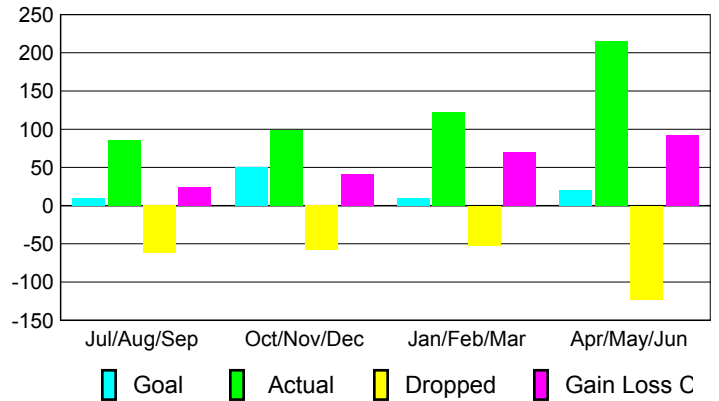

Membership Results 2008-2009

Goal, New, Dropped, Gain/Loss

Comparison of Membership Gain/Loss

Current Year Compared to the Previous Year