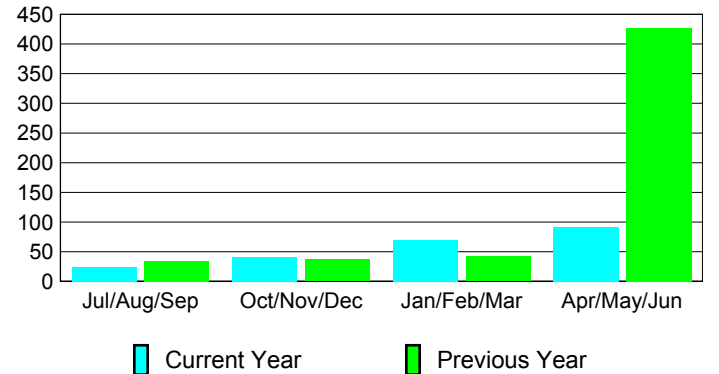

Membership Results 2008-2009

Membership 2007-2008

| Month | Net Memb Goal | Actual New Memb | Actual Dropped Memb | Gain/Loss of Memb | Gain/Loss of Memb |
|---------------|---------------|-----------------|---------------------|-------------------|-------------------|
| Jul/Aug/Sep | 10 | 86 | -62 | 24 | 35 |
| Oct/Nov/Dec | 50 | 99 | -58 | 41 | 37 |
| Jan/Feb/Mar | 10 | 122 | -52 | 70 | 42 |
| Apr/May/June | 20 | 215 | -123 | 92 | 427 |
| Totals | 90 | 522 | -295 | 227 | 541 |

Membership Results 2008-2009

Goal, New, Dropped, Gain/Loss

Comparison of Membership Gain/Loss

Current Year Compared to the Previous Year

Gender Comparison 2008-2009

Male

Female