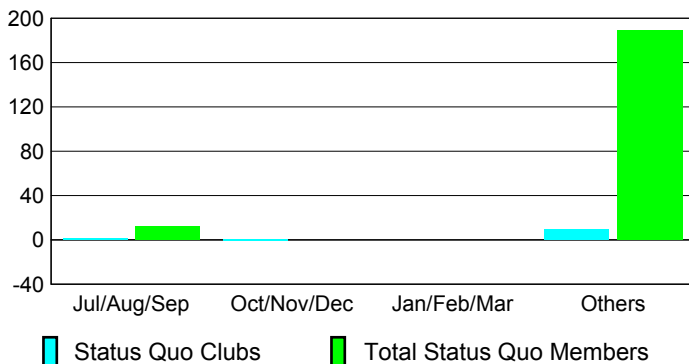

Club Results 2008-2009

Goal, New, Dropped, Gain/Loss

Comparison of Club Gain/Loss

Current Year Compared to the Previous Year

YTD Status Quo Clubs 2008-2009

Status Quo Clubs Compared to Status Quo Members

MEMBERSHIP

Membership Results 2008-2009

Membership 2007-2008

| Month | Net Memb Goal | Actual New Memb | Actual Dropped Memb | Gain/Loss of Memb | Gain/Loss of Memb |
|---------------|---------------|-----------------|---------------------|-------------------|-------------------|
| Jul/Aug/Sep | 10 | 86 | -62 | 24 | 35 |
| Oct/Nov/Dec | 50 | 99 | -58 | 41 | 37 |
| Jan/Feb/Mar | 10 | 122 | -52 | 70 | 42 |
| Apr/May/June | 20 | 215 | -123 | 92 | 427 |
| Totals | 90 | 522 | -295 | 227 | 541 |